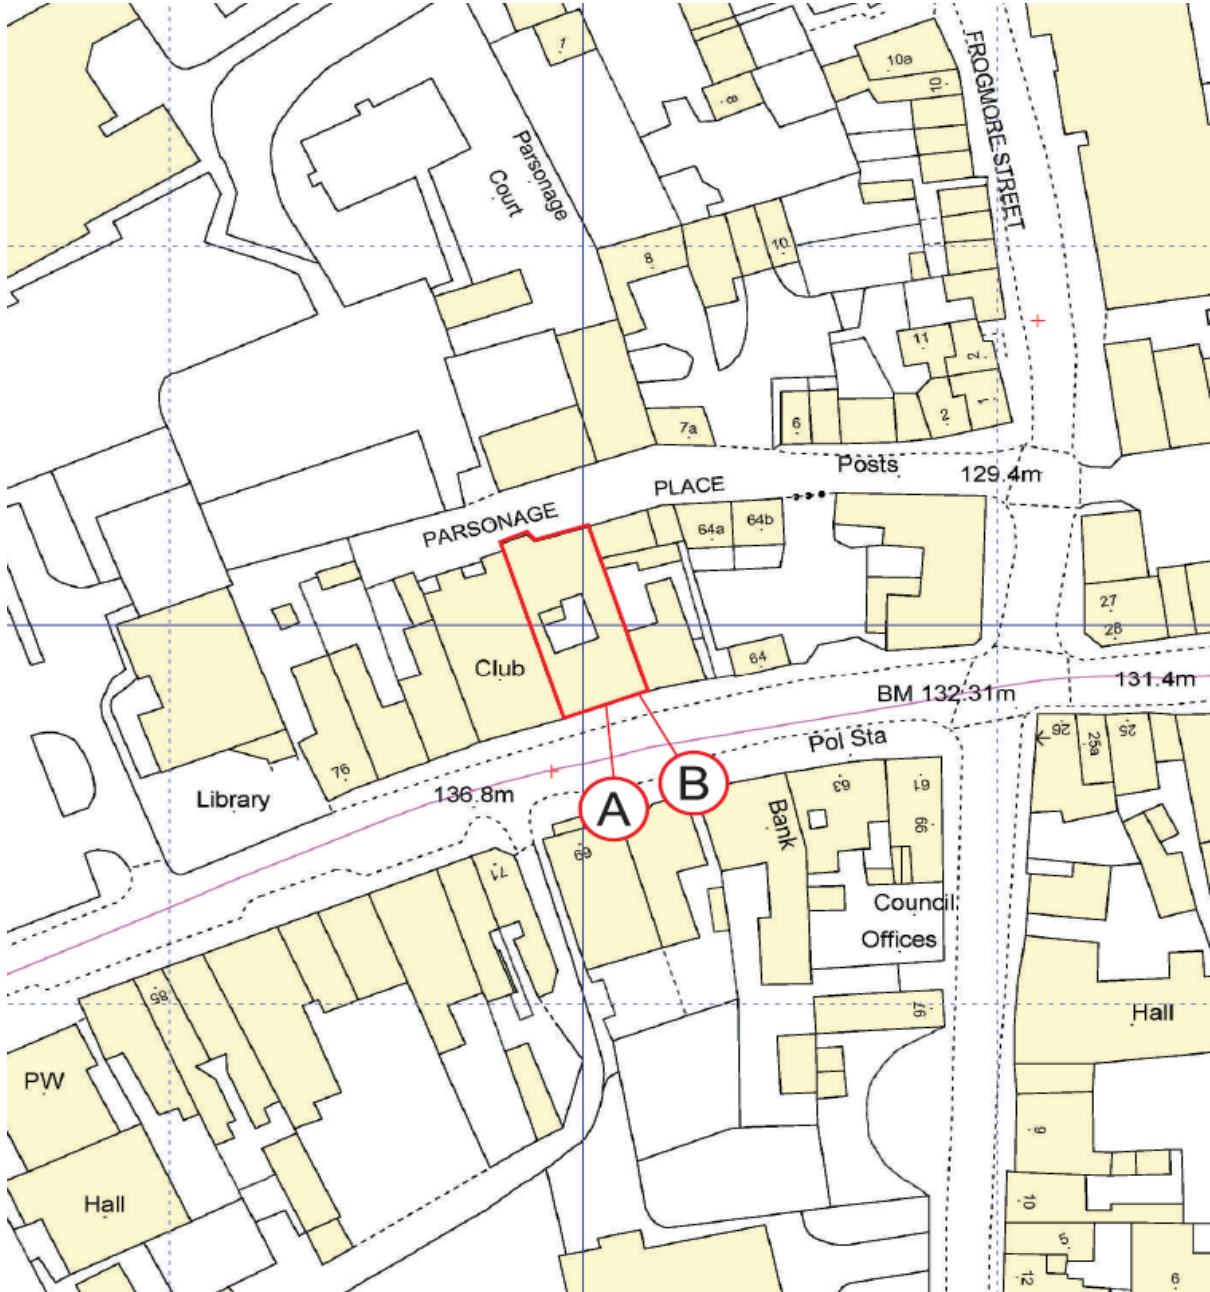

ITEM 5.08

4/02057/15/ADV – 1 X NON ILLUMINATED 1 OFF SET INDIVIDUAL LETTER ON BRASS LOCATORS 1 X EXTERNALLY ILLUMINATED TRADITIONAL HANGING SIGN

68 HIGH STREET, TRING, HP23 4AG

ITEM 5.08

4/02057/15/ADV – 1 X NON ILLUMINATED 1 OFF SET INDIVIDUAL LETTER ON BRASS LOCATORS 1 X EXTERNALLY ILLUMINATED TRADITIONAL HANGING SIGN

68 HIGH STREET, TRING, HP23 4AG

Lloyds Pharmacy
High Street, Tring

1:25
Sign 'A'
1 off set individual aluminium letter on brass locators
Lloyds - Pantone 7453C, Pharmacy - Pantone 376
Text height 300mm, Q/A spread 2913mm
ILLUMINATED - NONE
Height to underside of sign: 2700mm

1:25
Sign 'B'
Traditional hanging sign,
Timber panel size 500mm x 625mm
Painted glass white with applied vinyl logo and text,
Text height 60mm, logo diameter 45mm
On stainless steel bracket finished bottlebrush grey,
ILLUMINATED VIA SECTION LIGHTS
ON HANGING SIGN BRACKET,
Height to underside of sign: 2700mm
Distance from edge of kerb: 2035mm